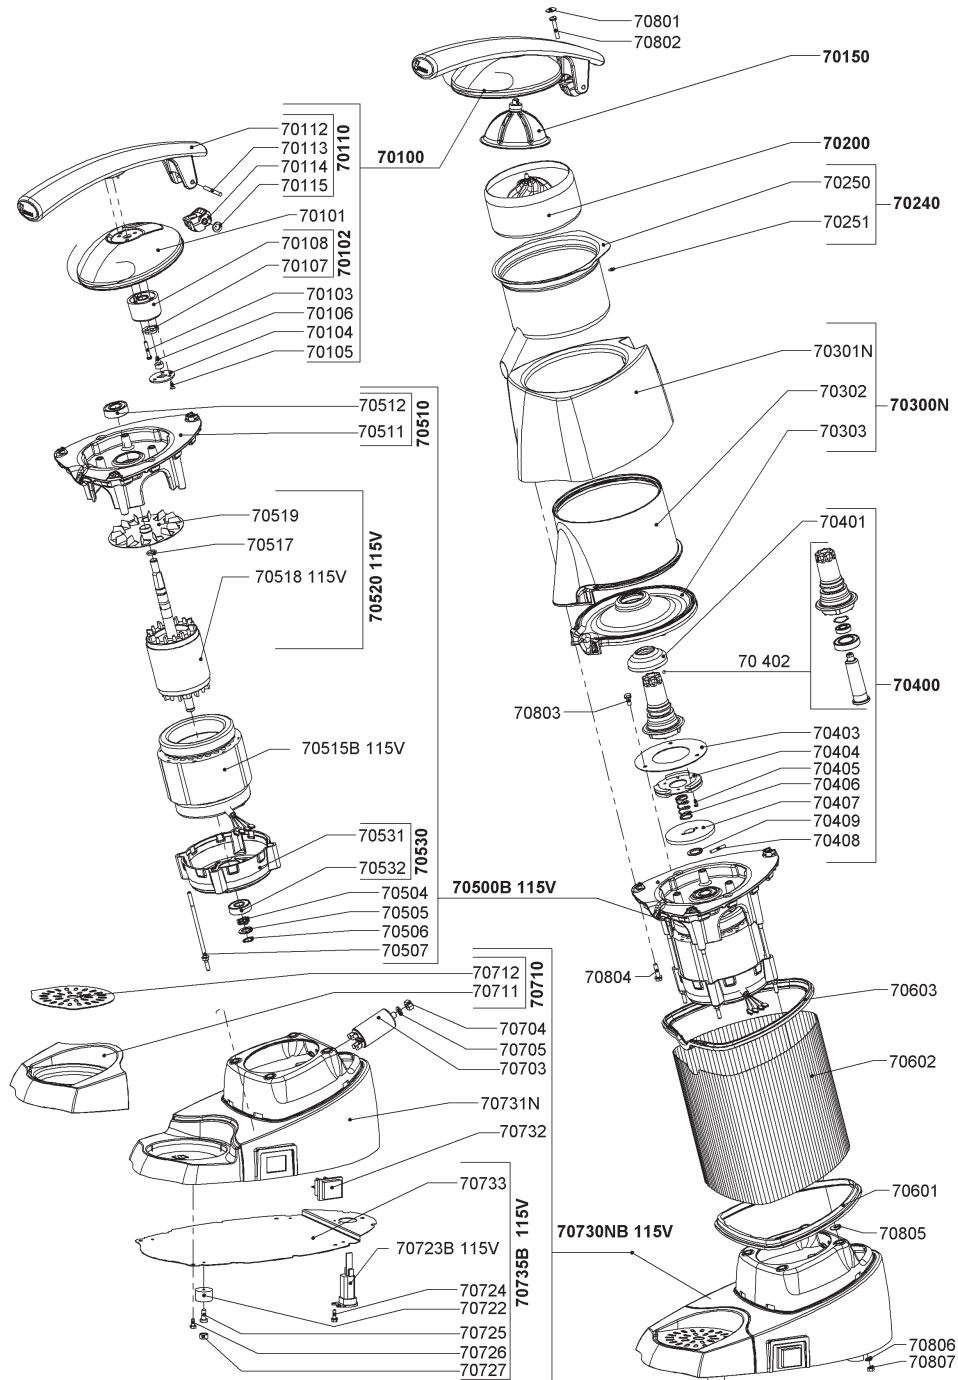

PARTS BREAKDOWN

ITEM	MODEL
39685	Santos 70

PARTS BREAKDOWN

ITEM	MODEL
39685	Santos 70

Item No.	Description	Position	Item No.	Description	Position	Item No.	Description	Position
40937	Complete Lever for 39685	70100	73563	Brake Disc for 39685	70403	73584	Capacitor 8 MU F for 39685	70703
73543	Cover for 39685	70101	43998	Clutch Disc for 39685	70404	73585	Nut HM 8 ZN for 39685	70704
73544	Reinforced Spacer for 39685	70102	73564	Screw CX 3x8 ZN Auto for 39685	70405	73586	Washer AZ 8 ZN for 39685	70705
73545	Screw 4x25 Stainless Steel for 39685	70103	73565	Clutch Spring for 39685	70406	40943	Complete Drip Tray for 39685	70710
73546	Lever Plate for 39685	70104	73566	Clutch Plate for 39685	70407	73587	Plastic Drip Tray for 39685	70711
AC373	Screw 3.5x10 Stainless Steel for 39685	70105	73567	Pin 4x24 Stainless Steel for 39685	70408	73588	Drip Tray Stainless Steel Grid for 39685	70712
73547	Bumper for 39685	70106	73568	Washer for 39685	70409	73591	Bumper for 39685	70722
73548	Stop Washer for 39685	70107	73742	Complete Motor 110V 50/60Hz for 39685	70500B	73746	Power Cord with USA Plug for 39685	70723B
73549	Spacer for 39685	70108	73570	Ondulated Washer for 39685	70504	73593	Screw H 4.2x12.7 Zn Auto for 39685	70724
73550	Lever with Hinge for 39685	70110	73571	Washer (Special) for 39685	70505	73594	Screw CBLZ 5.5x16 for 39685	70725
73551	Lever for 39685	70112	73572	Circlip for 39685	70506	73595	Screw H M4x10 ZN Auto for 39685	70726
73552	Pin 5x45 Stainless Steel for 39685	70113	73573	Screw Rod H M5x125 ZN Auto for 39685	70507	AC376	Cap D12.2x6.2 Black for 39685	70727
73553	Lever Hinge for 39685	70114	73574	Front Flange with Bearing for 39685	70510	AI733	Complete Black Base USA Plug for 39685	70730NB
73554	Soft Washer 9x14.5x2 for 39685	70115	73575	Front Flange for 39685	70511	AI734	Painted Base (Black) for 39685	70731N
40938	Stainless Steel Cup for 39685	70150	44001	Bearing 6202 ZZ for 39685	70512	AI735	Switch for 39685	70732
40939	Complete Squeezer for 39685	70200	73743	Stator 110-120V 50/60Hz for 39685	70515B	AI736	Bottom Plate for 39685	70733
AC374	Complete Stainless Steel Bowl for 39685	70240	73577	O Ring D9.5x2 for 39685	70517	AI737	Complete Bottom Plate USA Plug for 39685	70735B
40940	Stainless Steel Bowl for 39685	70250	73578	Rotor with Shaft for 39685	70518	73596	Screw Cap for 39685	70801
73556	Stainless Steel Bowl Bumpers for 39685	70251	43999	Fan for 39685	70519	73597	Screw CBX M5x30 Auto for 39685	70802
AI728	Painted Top Bowl Assembly (Black) for 39685	70300N	73579	Complete Rotor (Rotor + Shaft + Fan) for 39685	70520	73598	Screw H M5x12 ZN Auto for 39685	70803
AI729	Painted Aluminum Top Bowl (Black) for 39685	70301N	73580	Rear Flange with Bearing for 39685	70530	73599	Screw H M5x20 ZN Auto for 39685	70804
73559	Double Bowl Top for 39685	70302	73581	Rear Flange for 39685	70531	73600	Washer 5x16 for 39685	70805
73560	Bottom of Double Bowl for 39685	70303	44000	Bearing 6201 for 39685	70532	73601	Washer AZ 5 ZN for 39685	70806
73561	Complete Clutch for 39685	70400	AI730	Housing Bottom Seal for 39685	70601	73602	Nut HM5 ZN for 39685	70807
73562	Deflector for 39685	70401	AI731	Waved Sheet for 39685	70602			
40941	Complete Cone Steering Axle for 39685	70402	AI732	Housing Top Seal for 39685	70603			